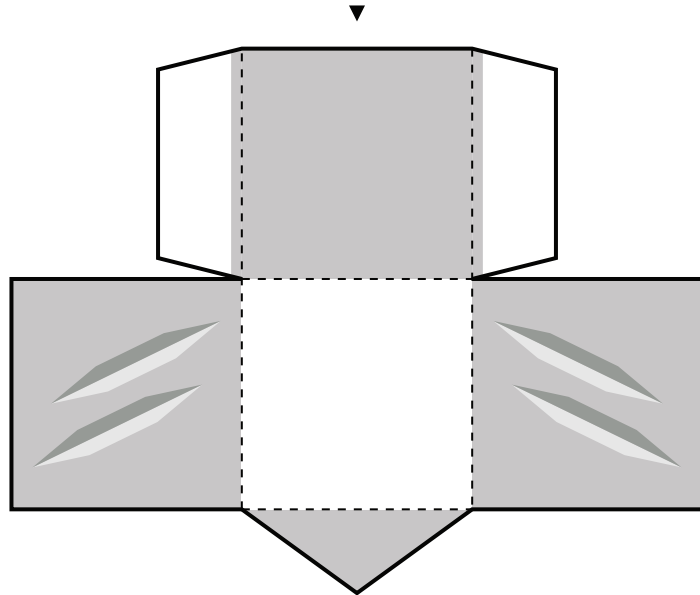

**Instructions:** Print template on cardstock paper. Cut-out along solid black outlines. Fold on dashed lines. Tape or glue white tabs to corresponding sides (double-sided tape or glue stick recommended). Attach separate parts to complete Paper Foldable character.

This is what your assembled  
AQUARION Paper Foldable  
will look like.

Assemble helmet to fit on head

Tape/glue plume sides together,  
then attach folded gray areas to top of separate helmet part