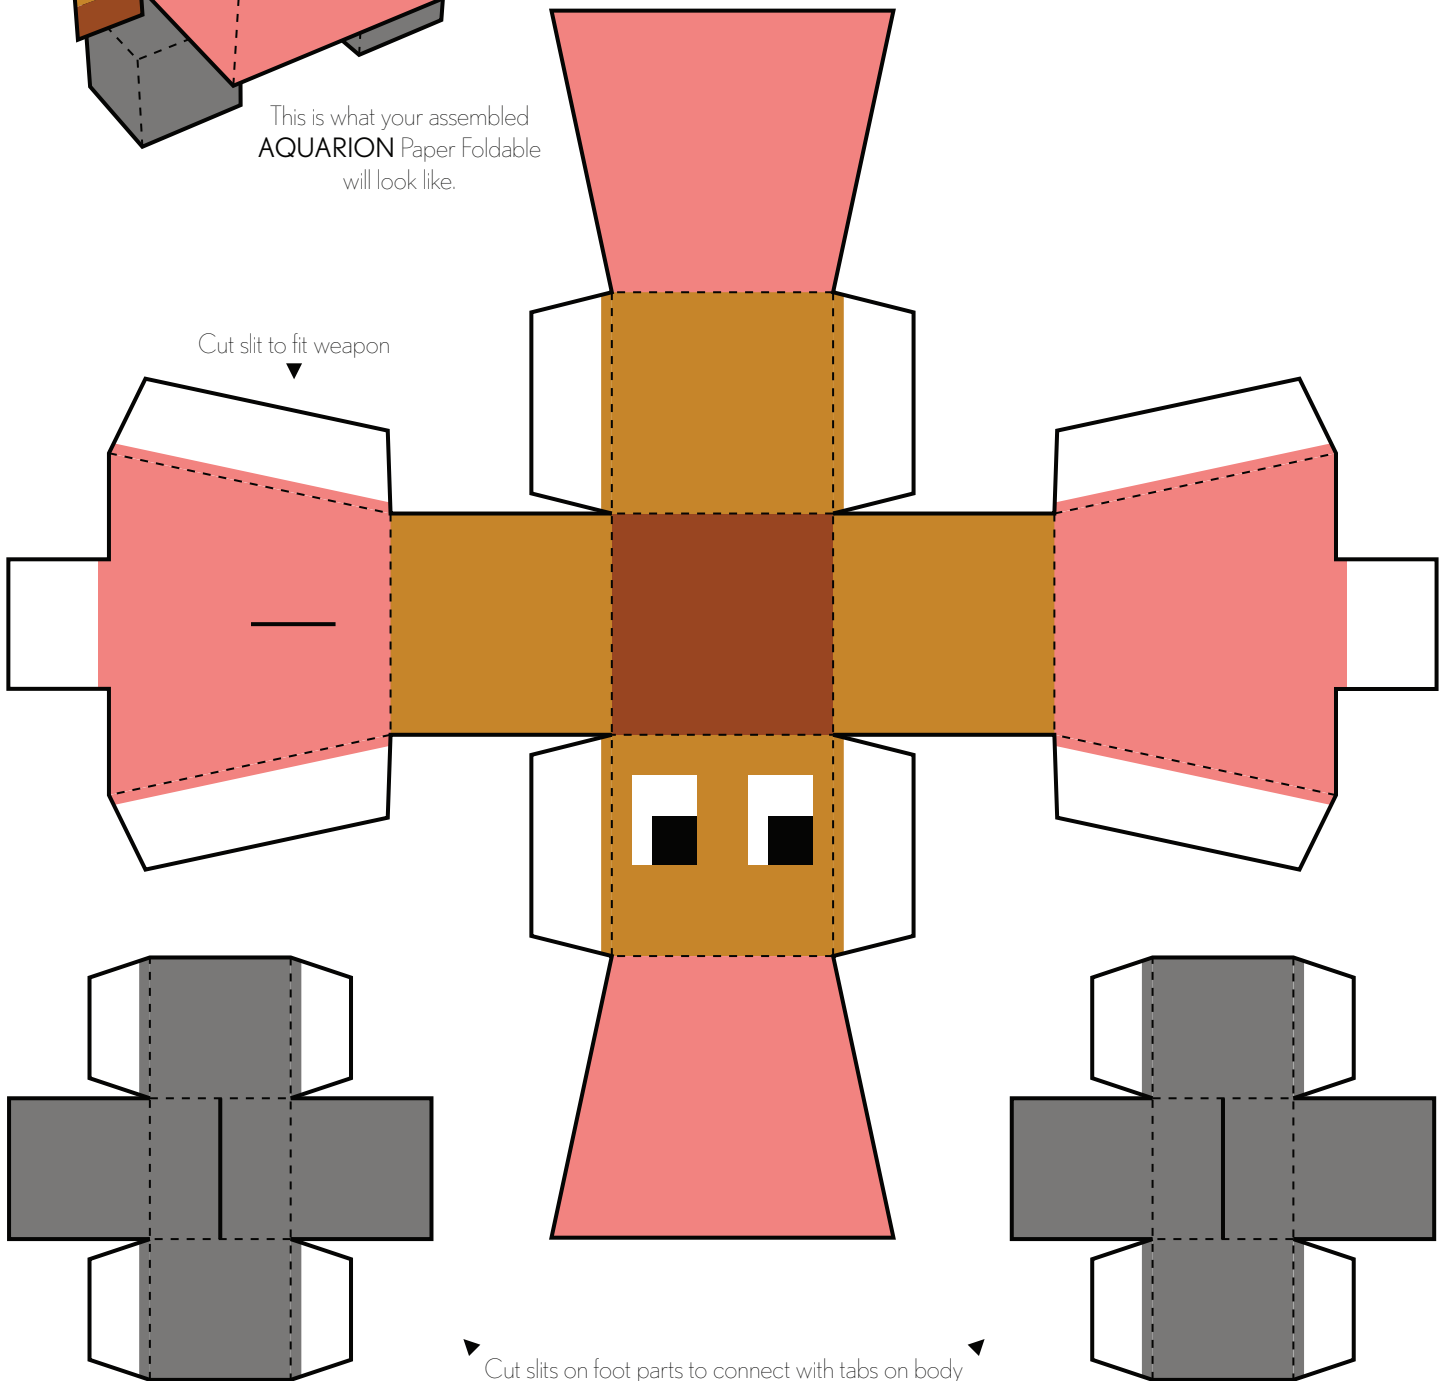

**Instructions:** Print template on cardstock paper. Cut-out along solid black outlines. Fold on dashed lines. Tape or glue white tabs to corresponding sides (double-sided tape or glue stick recommended). Attach separate parts to complete Paper Foldable character.

This is what your assembled  
AQUARION Paper Foldable  
will look like.

Assemble helmet to fit on head

Tape/glue plume sides together,  
then attach folded gray areas to top of separate helmet part