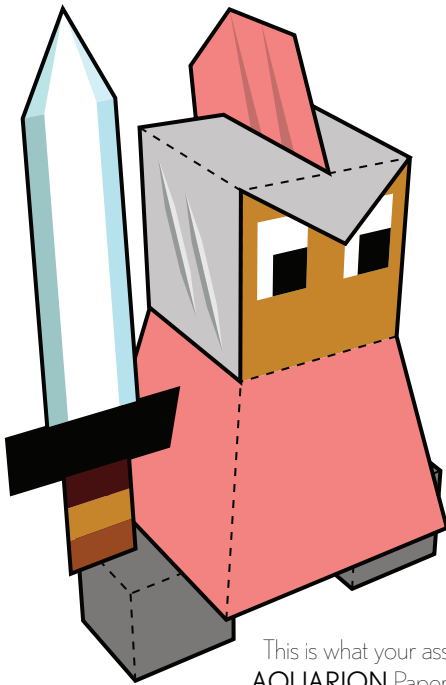

# -THE BATTLE OF- POLYTOPIA

## AQUARION

From the deep oceans a long lost civilization appears! Their extreme isolation has given them special aquatic abilities that are unknown to the other more human tribes. Aquarion have a slightly different tech tree and have access to the unique amphibious turtle units that no other tribe can train.

**Instructions:** Print template on cardstock paper. Cut-out along solid black outlines. Fold on dashed lines. Tape or glue white tabs to corresponding sides (double-sided tape or glue stick recommended). Attach separate parts to complete Paper Foldable character.

This is what your assembled  
AQUARION Paper Foldable  
will look like.

Assemble helmet to fit on head

Tape/glue plume sides together,  
then attach folded gray areas to top of separate helmet part