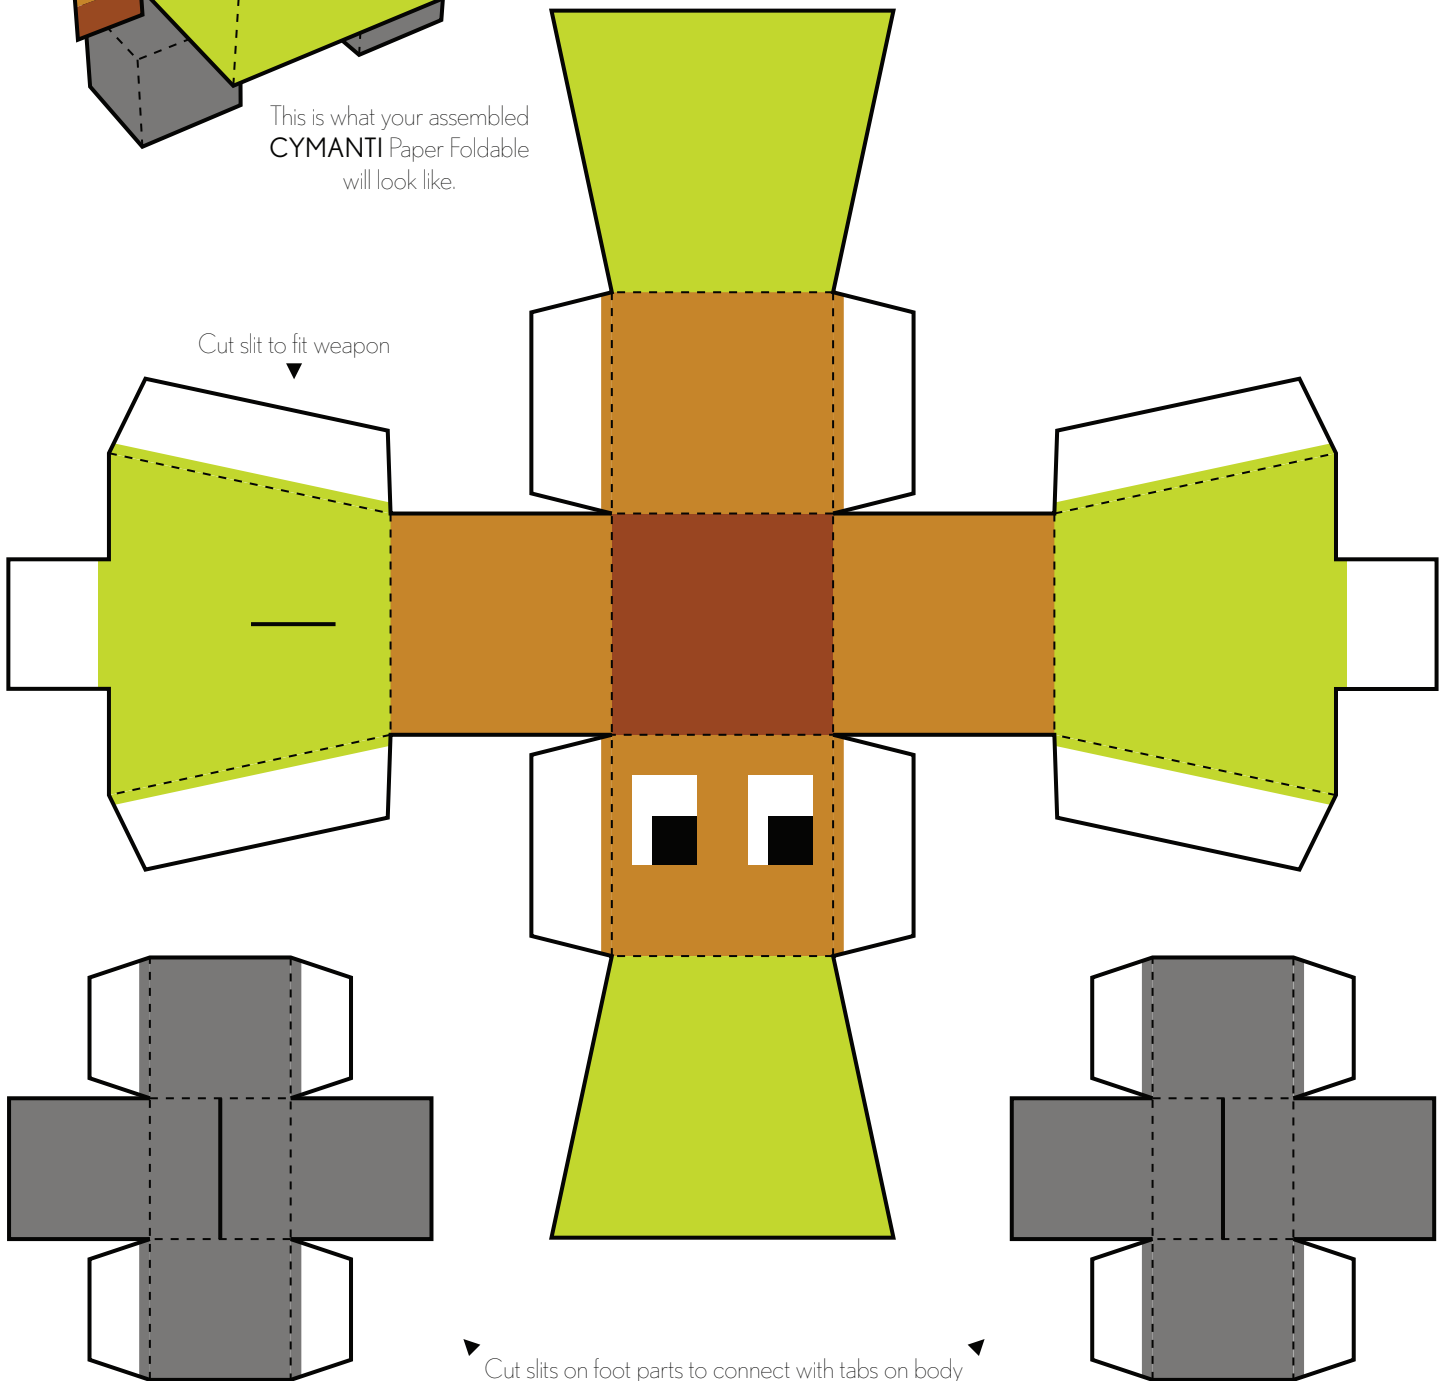

-THE BATTLE OF- POLYTOPIA

CYMANTI

The Cymanti are a breakout group of Polytopians who moved to the swampy forests and learned to live with the Ciru Bug, which attaches to their faces and merges with their brains. Led by their Shaman, the Cymanti train gigantic bugs, use their enemies to fertilize their fungi farms, and utilize crippling poisons to vanquish all who would threaten their marshy home!

Instructions: Print template on cardstock paper. Cut-out along solid black outlines. Fold on dashed lines. Tape or glue white tabs to corresponding sides (double-sided tape or glue stick recommended). Attach separate parts to complete Paper Foldable character.

This is what your assembled
CYMANTI Paper Foldable
will look like.

Cut slit to fit weapon

Cut slits on foot parts to connect with tabs on body

Assemble bug body to fit on head

Assemble bug head part,
then attach to white section on front of bug body

Assemble bug eye parts,
then attach to white section on sides of bug head