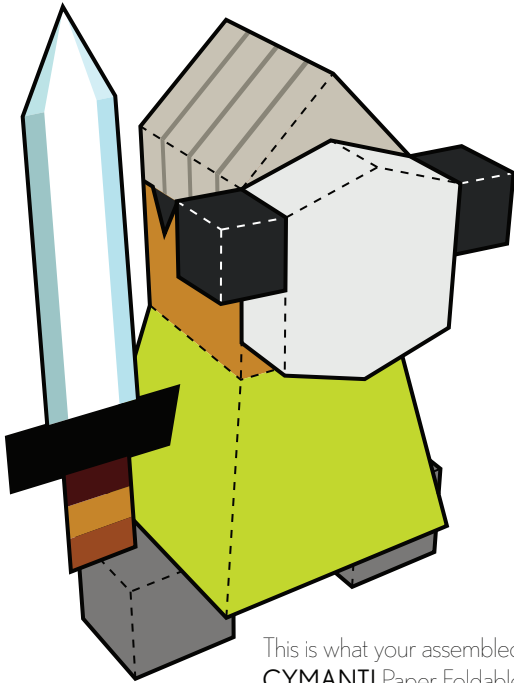

-THE BATTLE OF- POLYTOPIA

CYMANTI

The Cymanti are a breakout group of Polytopians who moved to the swampy forests and learned to live with the Ciru Bug, which attaches to their faces and merges with their brains. Led by their Shaman, the Cymanti train gigantic bugs, use their enemies to fertilize their fungi farms, and utilize crippling poisons to vanquish all who would threaten their marshy home!

Instructions: Print template on cardstock paper. Cut-out along solid black outlines. Fold on dashed lines. Tape or glue white tabs to corresponding sides (double-sided tape or glue stick recommended). Attach separate parts to complete Paper Foldable character.

This is what your assembled
CYMANTI Paper Foldable
will look like.

Cut slit to fit weapon

Cut slits on foot parts to connect with tabs on body

Assemble bug body to fit on head

Assemble bug head part,
then attach to white section on front of bug body

Assemble bug eye parts,
then attach to white section on sides of bug head