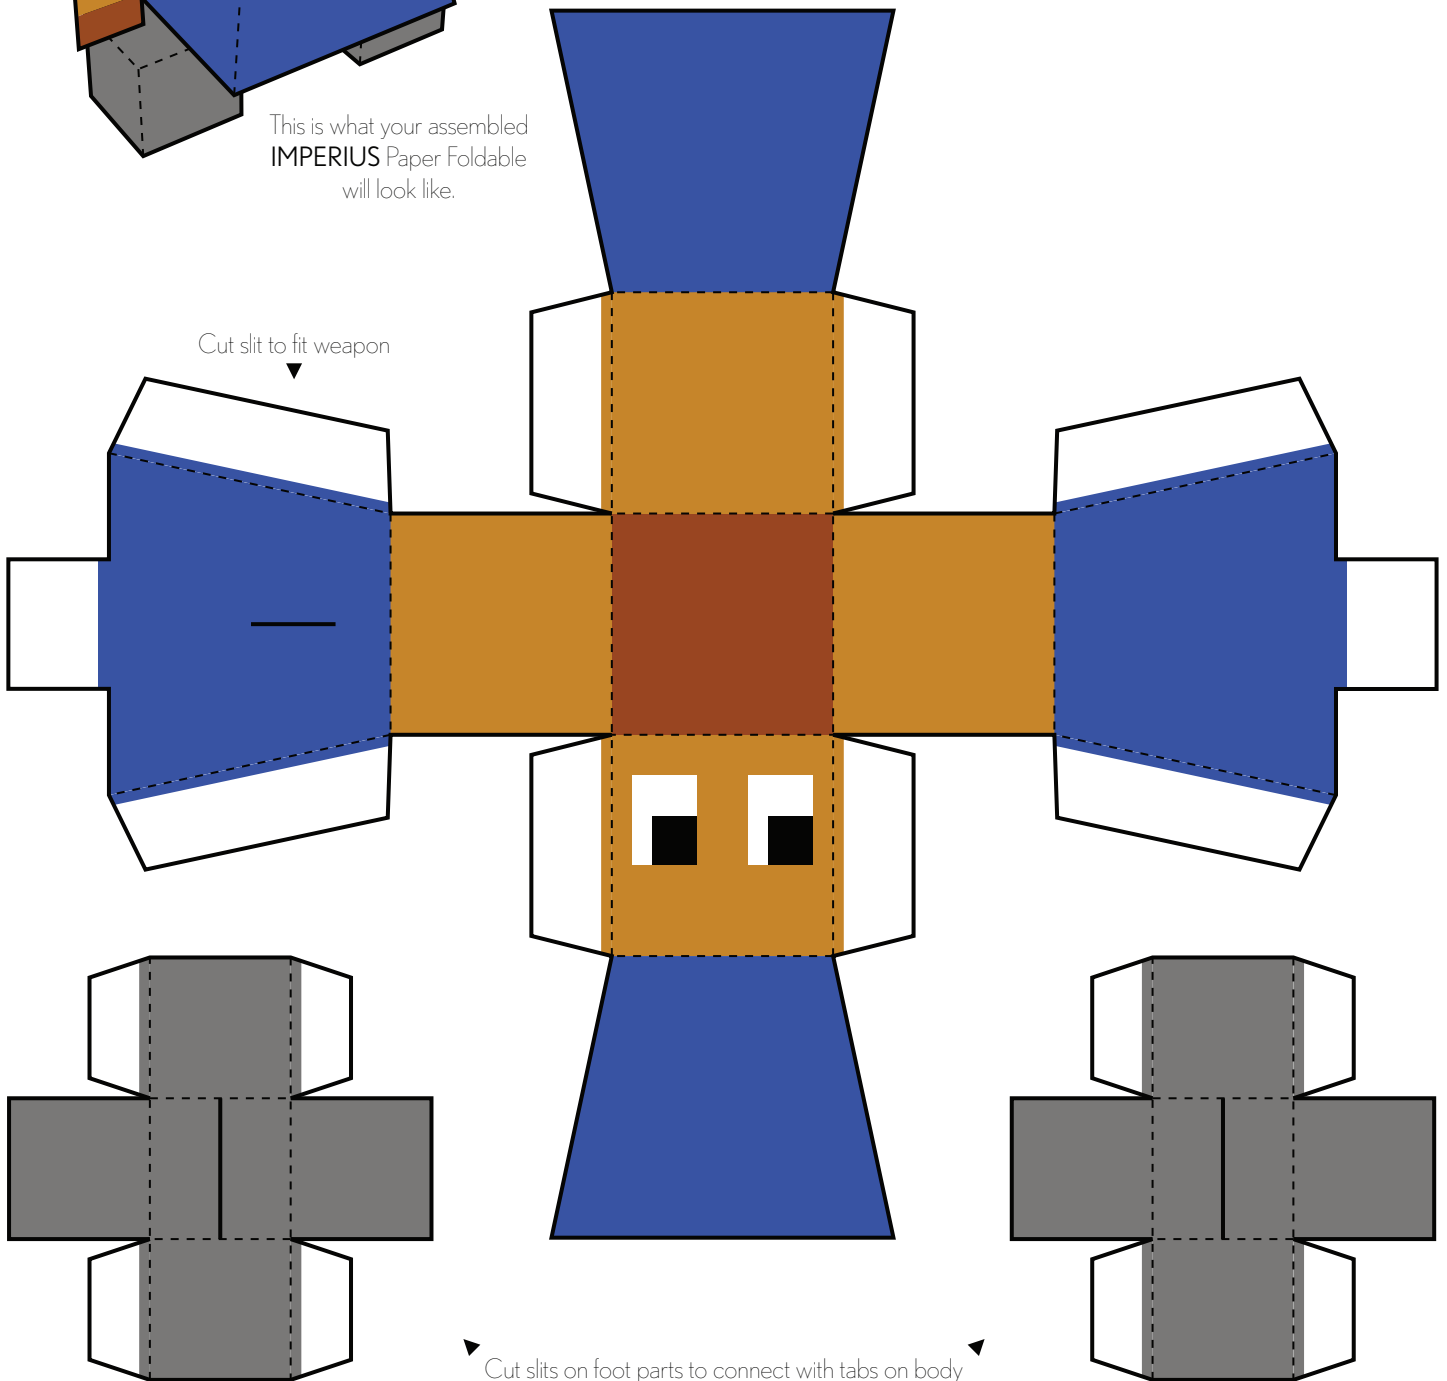

-THE BATTLE OF-
POLYTOPIA
IMPERIUS

Huge mountains and green valleys. The climate in Imperia is perfect for growing fruit. Imperius starts the game with the 'Organization' tech.

Instructions: Print template on cardstock paper. Cut-out along solid black outlines. Fold on dashed lines. Tape or glue white tabs to corresponding sides (double-sided tape or glue stick recommended). Attach separate parts to complete Paper Foldable character.

This is what your assembled IMPERIUS Paper Foldable will look like.

Assemble helmet to fit on head

Assemble plume part,
then attach to white section on helmet