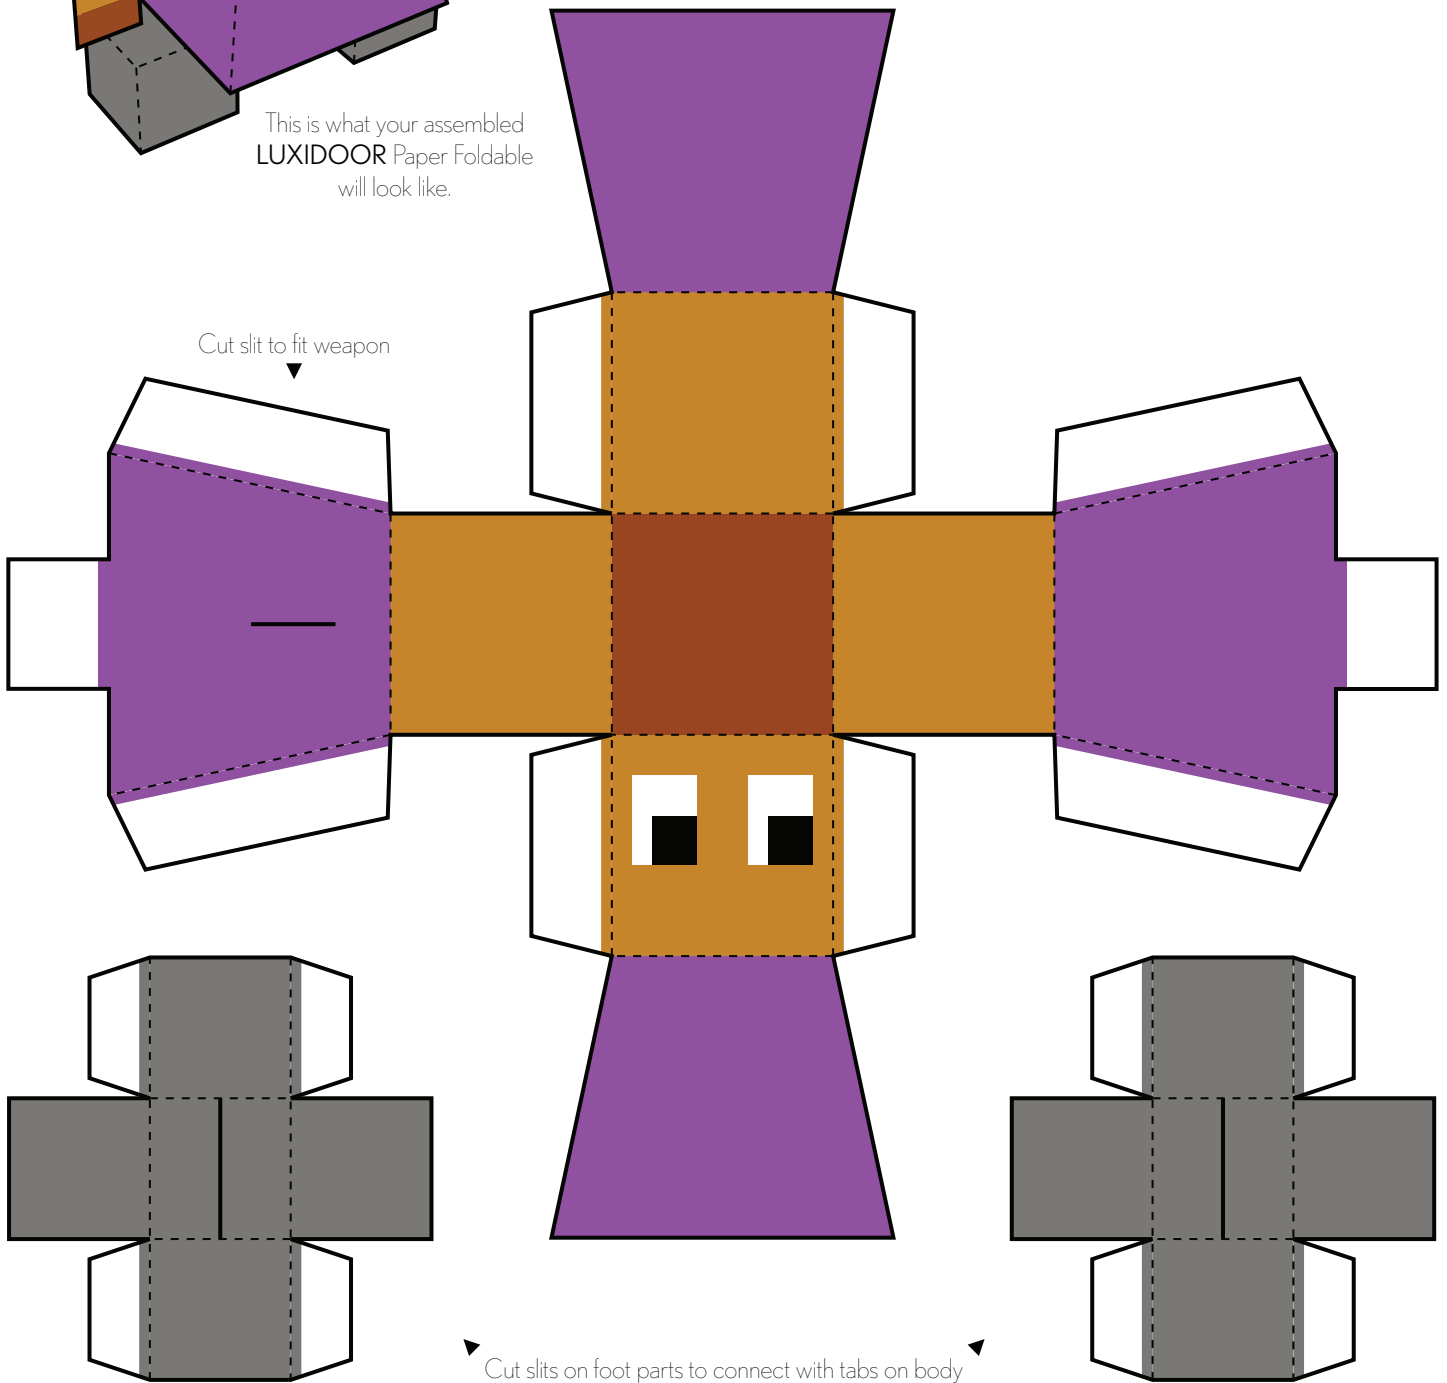

-THE BATTLE OF- POLYTOPIA

LUXIDOOR

The Luxidoor citizens lead very comfortable lives, draped in the finest purple silk. But will they survive outside the walls of their beloved capital?

Luxidoor starts the game with a huge capital.

Instructions: Print template on cardstock paper. Cut-out along solid black outlines. Fold on dashed lines. Tape or glue white tabs to corresponding sides (double-sided tape or glue stick recommended). Attach separate parts to complete Paper Foldable character.

This is what your assembled
LUXIDOOR Paper Foldable
will look like.

Cut slit to fit weapon

Cut slits on foot parts to connect with tabs on body

Assemble helmet to fit on head