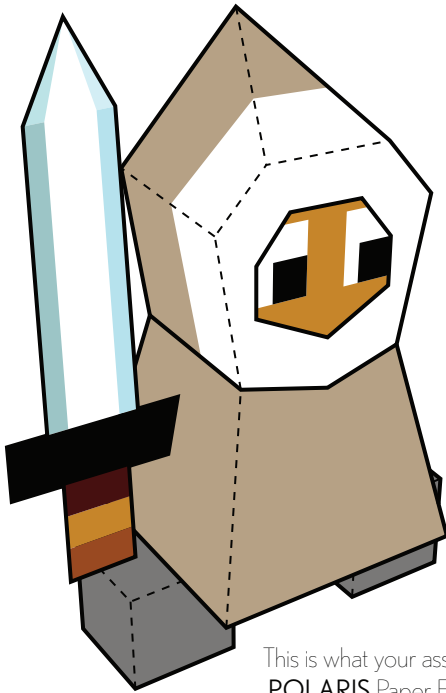

# -THE BATTLE OF- POLYTOPIA

## POLARIS

The Polaris have lain trapped in the far reaches of the freezing tundra for eons, but were blessed by the unknowable Gaami with the power to expand their unnatural icy terrain farther than the weather permits. With the might of sleds and Mamooos, the mystical Polaris are determined to entomb the Square in ice and transform the land into a frigid paradise.

**Instructions:** Print template on cardstock paper. Cut-out along solid black outlines. Fold on dashed lines. Tape or glue white tabs to corresponding sides (double-sided tape or glue stick recommended). Attach separate parts to complete Paper Foldable character.

This is what your assembled  
POLARIS Paper Foldable  
will look like.

Cut slit to fit weapon

Cut slits on foot parts to connect with tabs on body

Assemble hood to fit on head