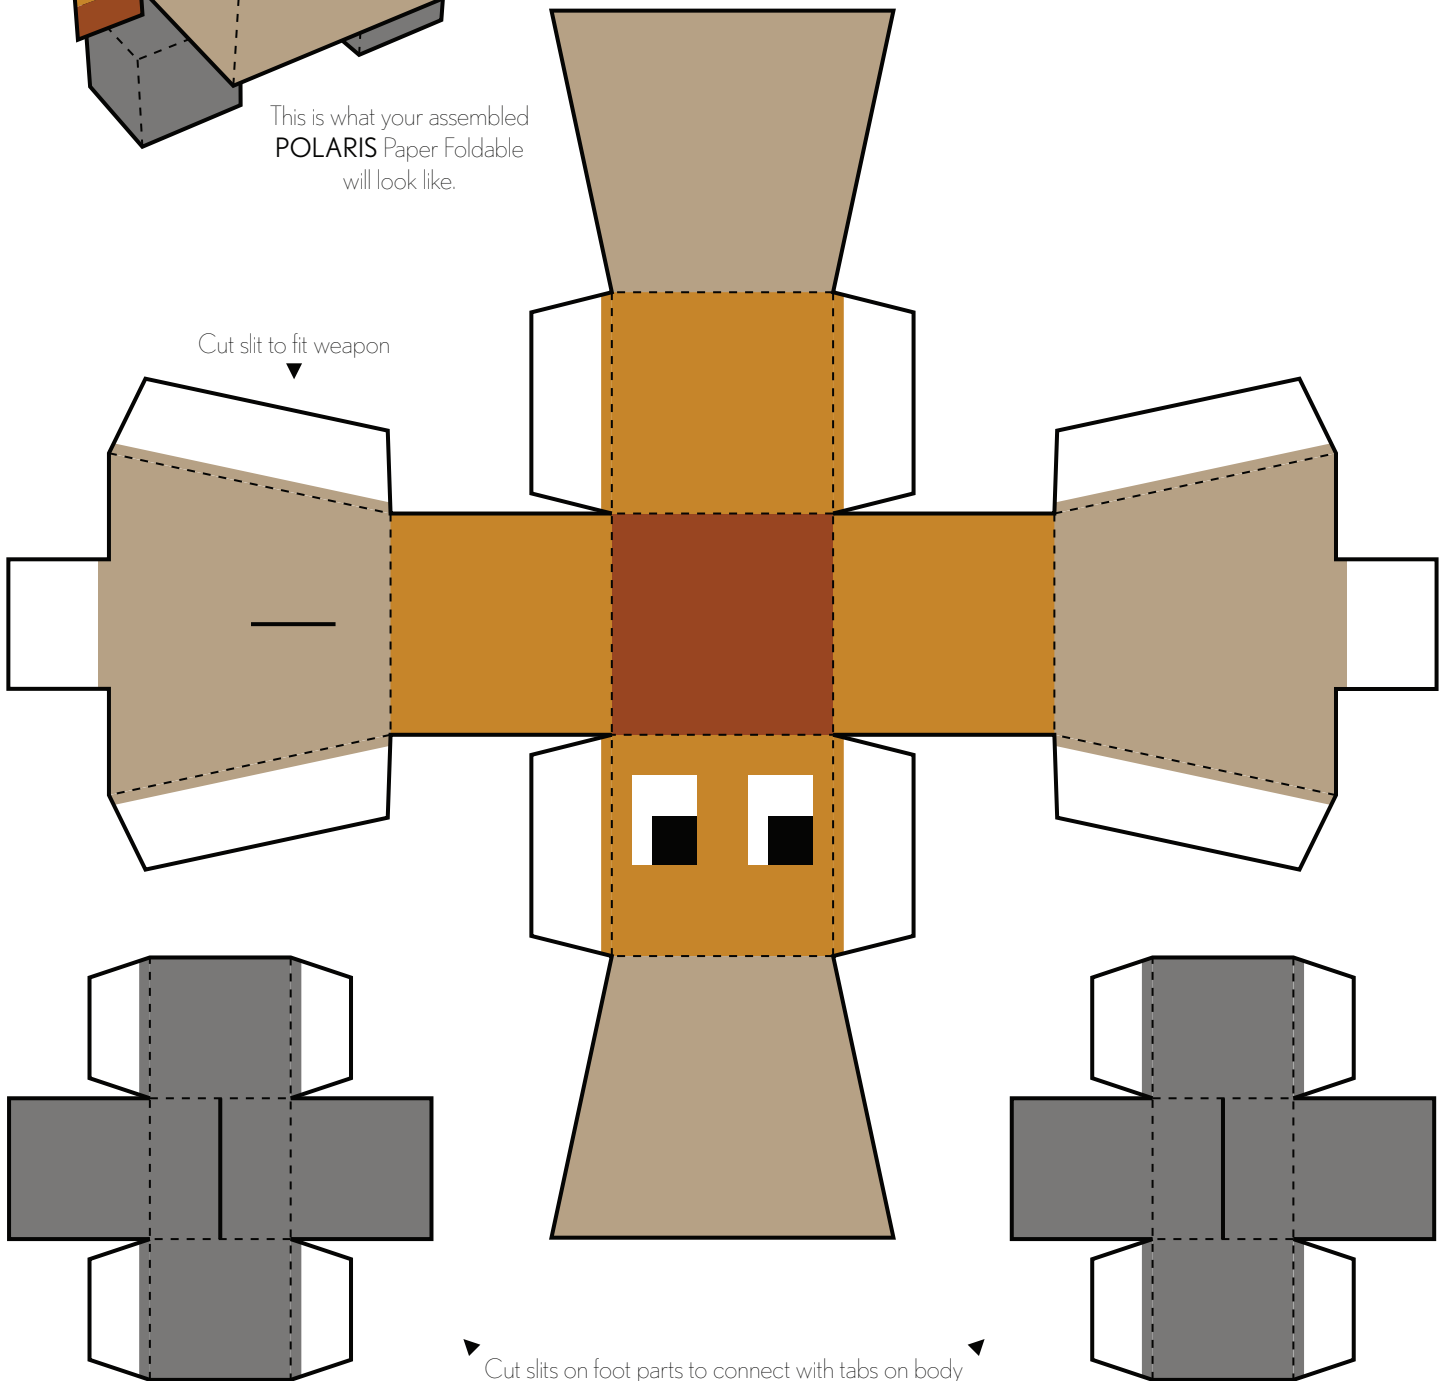

## POLARIS

The Polaris have lain trapped in the far reaches of the freezing tundra for eons, but were blessed by the unknowable Gaami with the power to expand their unnatural icy terrain farther than the weather permits. With the might of sleds and Mamooos, the mystical Polaris are determined to entomb the Square in ice and transform the land into a frigid paradise.

**Instructions:** Print template on cardstock paper. Cut-out along solid black outlines. Fold on dashed lines. Tape or glue white tabs to corresponding sides (double-sided tape or glue stick recommended). Attach separate parts to complete Paper Foldable character.

This is what your assembled  
POLARIS Paper Foldable  
will look like.

Cut slit to fit weapon

Cut slits on foot parts to connect with tabs on body

Assemble hood to fit on head