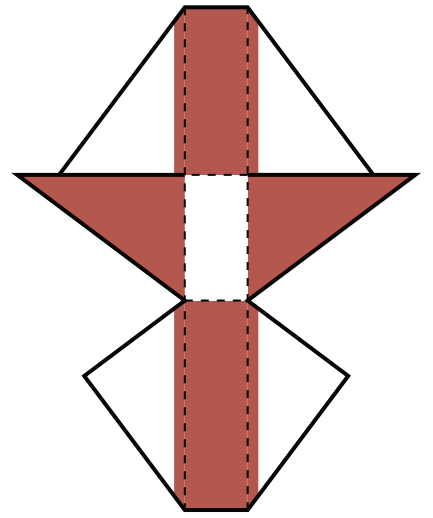

-THE BATTLE OF- POLYTOPIA

QUETZALI

The Quetzali tribe worship the Bird Gods of the red soil and live in harmony with the natural symmetry of their cubistic jungles. They are commonly seen riding giant flightless birds.

Instructions: Print template on cardstock paper. Cut-out along solid black outlines. Fold on dashed lines. Tape or glue white tabs to corresponding sides (double-sided tape or glue stick recommended). Attach separate parts to complete Paper Foldable character.

This is what your assembled
QUETZALI Paper Foldable
will look like.

▲
Assemble wing part,
then attach to white section
on side of helmet

Assemble helmet to fit on head
▼

▲
Assemble wing part,
then attach to white section
on side of helmet

◀ Assemble plume part,
then attach to white section
on top of helmet

Assemble beak part,
then attach to white section
on front of helmet
▼