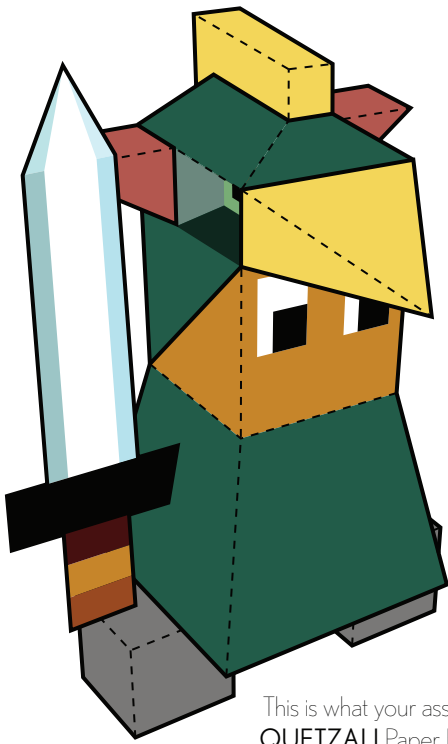

-THE BATTLE OF- POLYTOPIA

QUETZALI

The Quetzali tribe worship the Bird Gods of the red soil and live in harmony with the natural symmetry of their cubistic jungles. They are commonly seen riding giant flightless birds.

Instructions: Print template on cardstock paper. Cut-out along solid black outlines. Fold on dashed lines. Tape or glue white tabs to corresponding sides (double-sided tape or glue stick recommended). Attach separate parts to complete Paper Foldable character.

This is what your assembled
QUETZALI Paper Foldable
will look like.

▲
Assemble wing part,
then attach to white section
on side of helmet

Assemble helmet to fit on head
▼

▲
Assemble wing part,
then attach to white section
on side of helmet