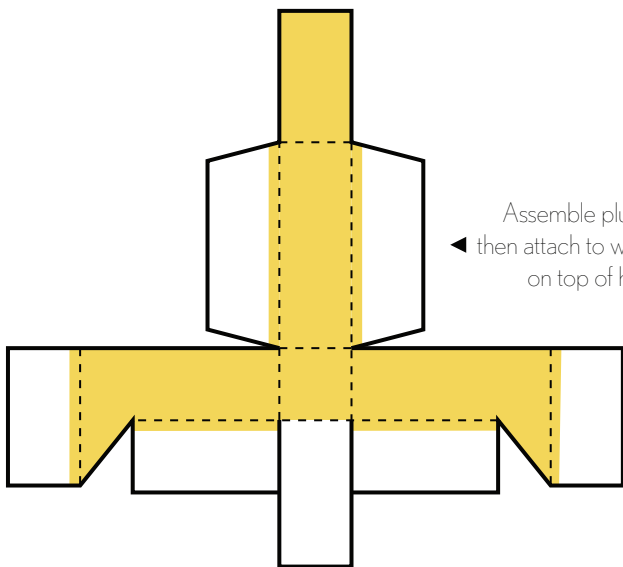

Instructions: Print template on cardstock paper. Cut-out along solid black outlines. Fold on dashed lines. Tape or glue white tabs to corresponding sides (double-sided tape or glue stick recommended). Attach separate parts to complete Paper Foldable character.

This is what your assembled
QUETZALI Paper Foldable
will look like.

▲
Assemble wing part,
then attach to white section
on side of helmet

Assemble helmet to fit on head
▼

▲
Assemble wing part,
then attach to white section
on side of helmet

◀ Assemble plume part,
then attach to white section
on top of helmet

Assemble beak part,
then attach to white section
on front of helmet
▼