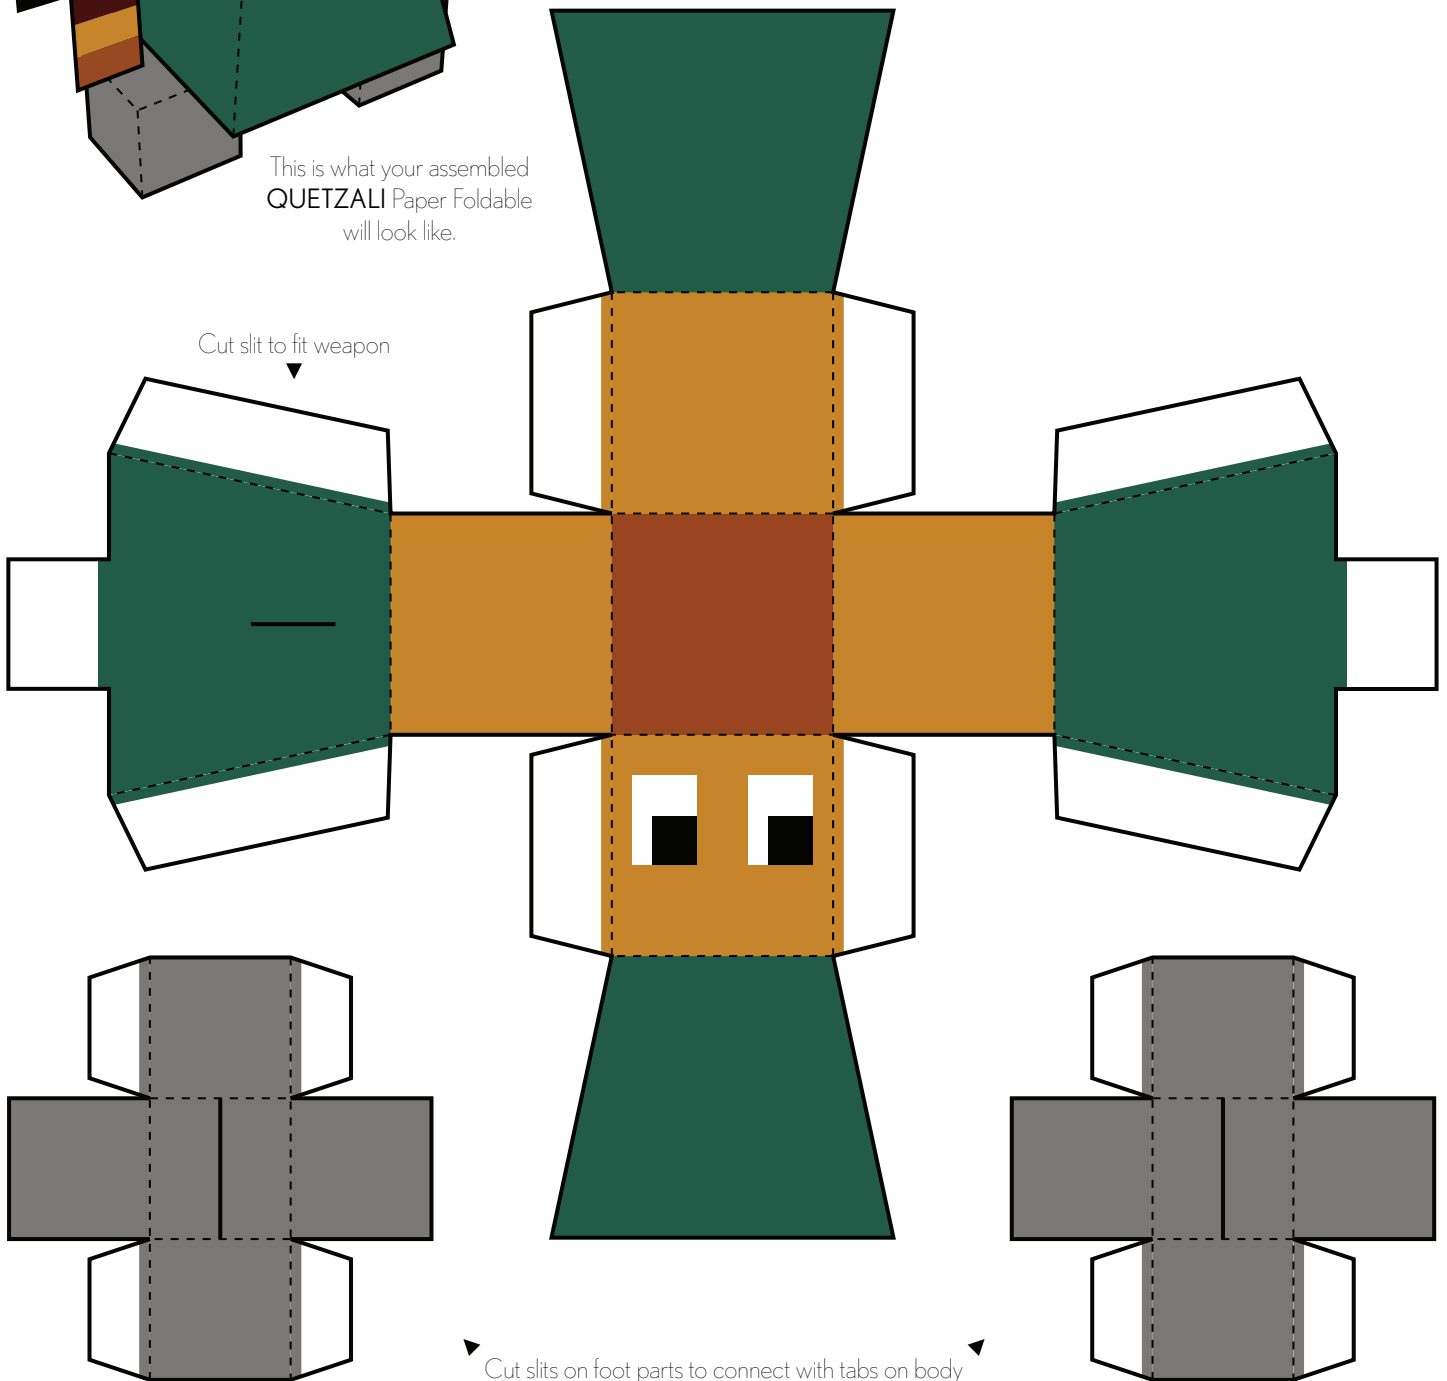

-THE BATTLE OF- POLYTOPIA

QUETZALI

The Quetzali tribe worship the Bird Gods of the red soil and live in harmony with the natural symmetry of their cubistic jungles. They are commonly seen riding giant flightless birds.

Instructions: Print template on cardstock paper. Cut-out along solid black outlines. Fold on dashed lines. Tape or glue white tabs to corresponding sides (double-sided tape or glue stick recommended). Attach separate parts to complete Paper Foldable character.

This is what your assembled
QUETZALI Paper Foldable
will look like.

▲
Assemble wing part,
then attach to white section
on side of helmet

Assemble helmet to fit on head
▼

▲
Assemble wing part,
then attach to white section
on side of helmet

◀ Assemble plume part,
then attach to white section
on top of helmet

Assemble beak part,
then attach to white section
on front of helmet
▼