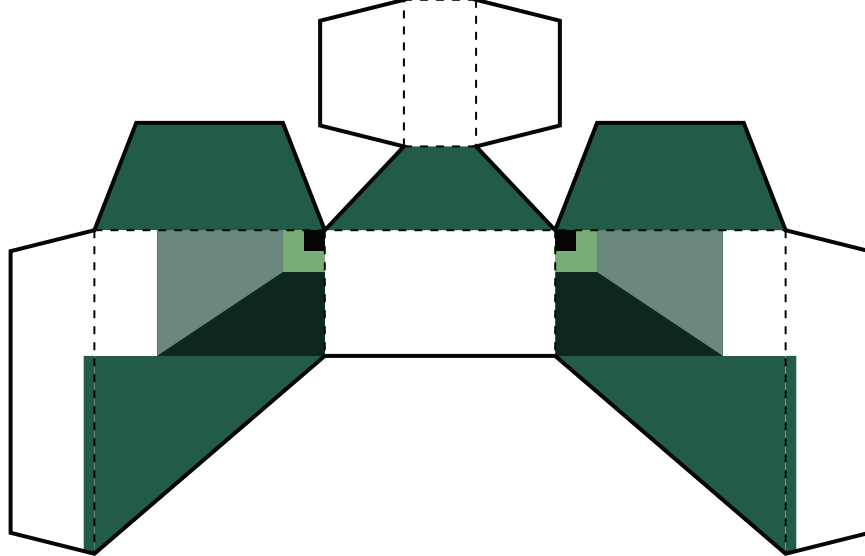

Instructions: Print template on cardstock paper. Cut-out along solid black outlines. Fold on dashed lines. Tape or glue white tabs to corresponding sides (double-sided tape or glue stick recommended). Attach separate parts to complete Paper Foldable character.

This is what your assembled
QUETZALI Paper Foldable
will look like.

▲
Assemble wing part,
then attach to white section
on side of helmet

Assemble helmet to fit on head
▼

▲
Assemble wing part,
then attach to white section
on side of helmet

◀ Assemble plume part,
then attach to white section
on top of helmet

Assemble beak part,
then attach to white section
on front of helmet
▼