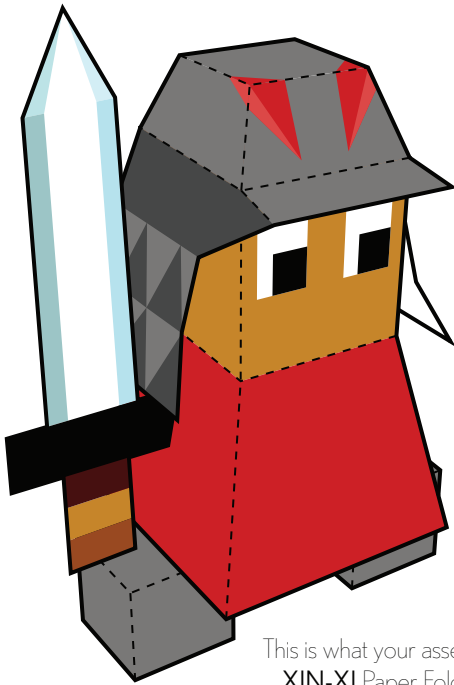

-THE BATTLE OF- POLYTOPIA

XIN-XI

They start their journey in the dense mountains, surrounded by beautiful cherry blossom. Xin-xi starts the game with the 'Climbing' tech.

Instructions: Print template on cardstock paper. Cut-out along solid black outlines. Fold on dashed lines. Tape or glue white tabs to corresponding sides (double-sided tape or glue stick recommended). Attach separate parts to complete Paper Foldable character.

This is what your assembled
XIN-XI Paper Foldable
will look like.

Assemble helmet to fit on head