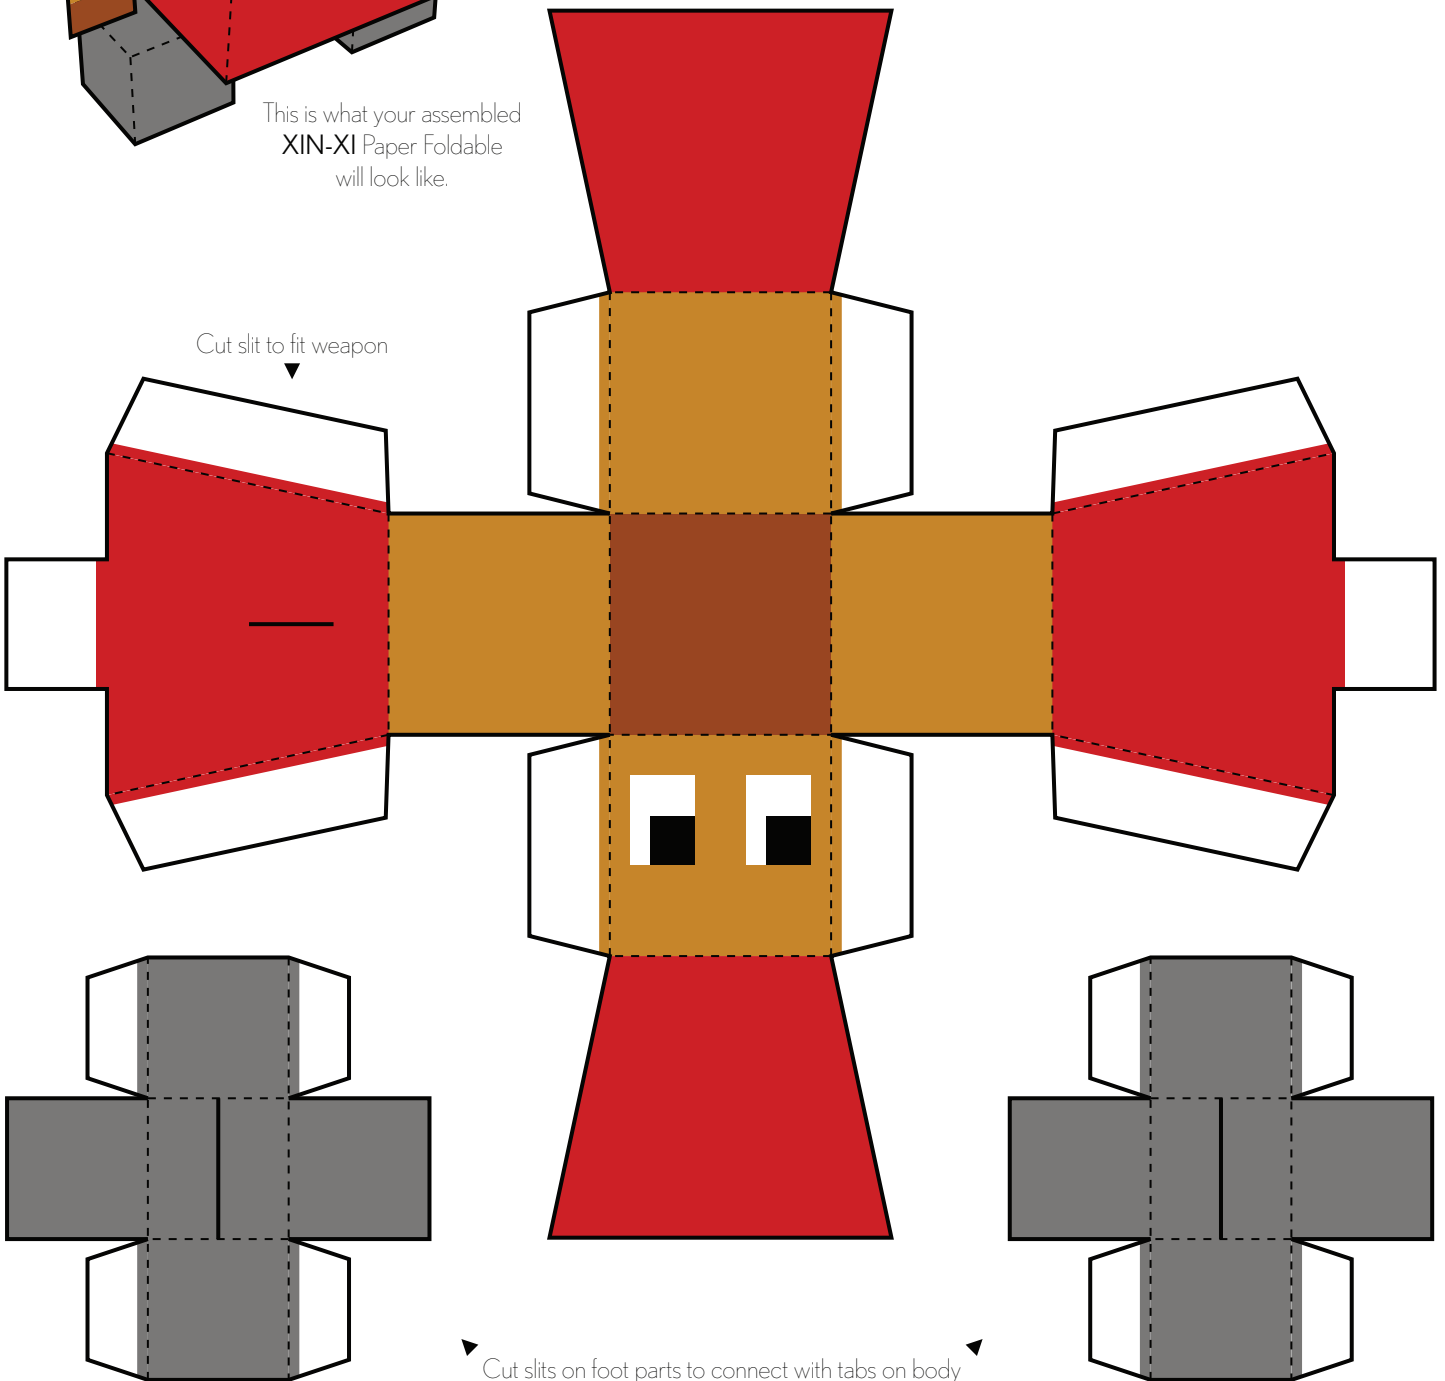

-THE BATTLE OF- POLYTOPIA

XIN-XI

They start their journey in the dense mountains, surrounded by beautiful cherry blossom. Xin-xi starts the game with the 'Climbing' tech.

Instructions: Print template on cardstock paper. Cut-out along solid black outlines. Fold on dashed lines. Tape or glue white tabs to corresponding sides (double-sided tape or glue stick recommended). Attach separate parts to complete Paper Foldable character.

This is what your assembled
XIN-XI Paper Foldable
will look like.

Assemble helmet to fit on head