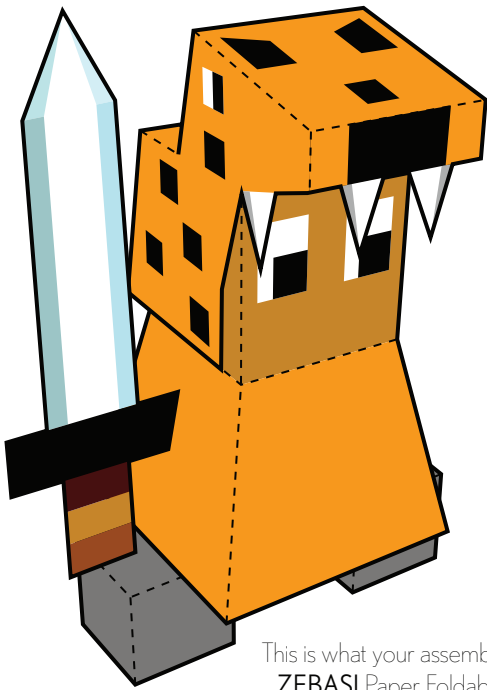

-THE BATTLE OF- POLYTOPIA

ZEBASI

Zebasi thrive on the warm savannah, cultivating the rich soil to provide food for their mighty population. Zebasi starts the game with the 'Farming' tech.

Instructions: Print template on cardstock paper. Cut-out along solid black outlines. Fold on dashed lines. Tape or glue white tabs to corresponding sides (double-sided tape or glue stick recommended). Attach separate parts to complete Paper Foldable character .

This is what your assembled
ZEBASI Paper Foldable
will look like.

Assemble helmet to fit on head