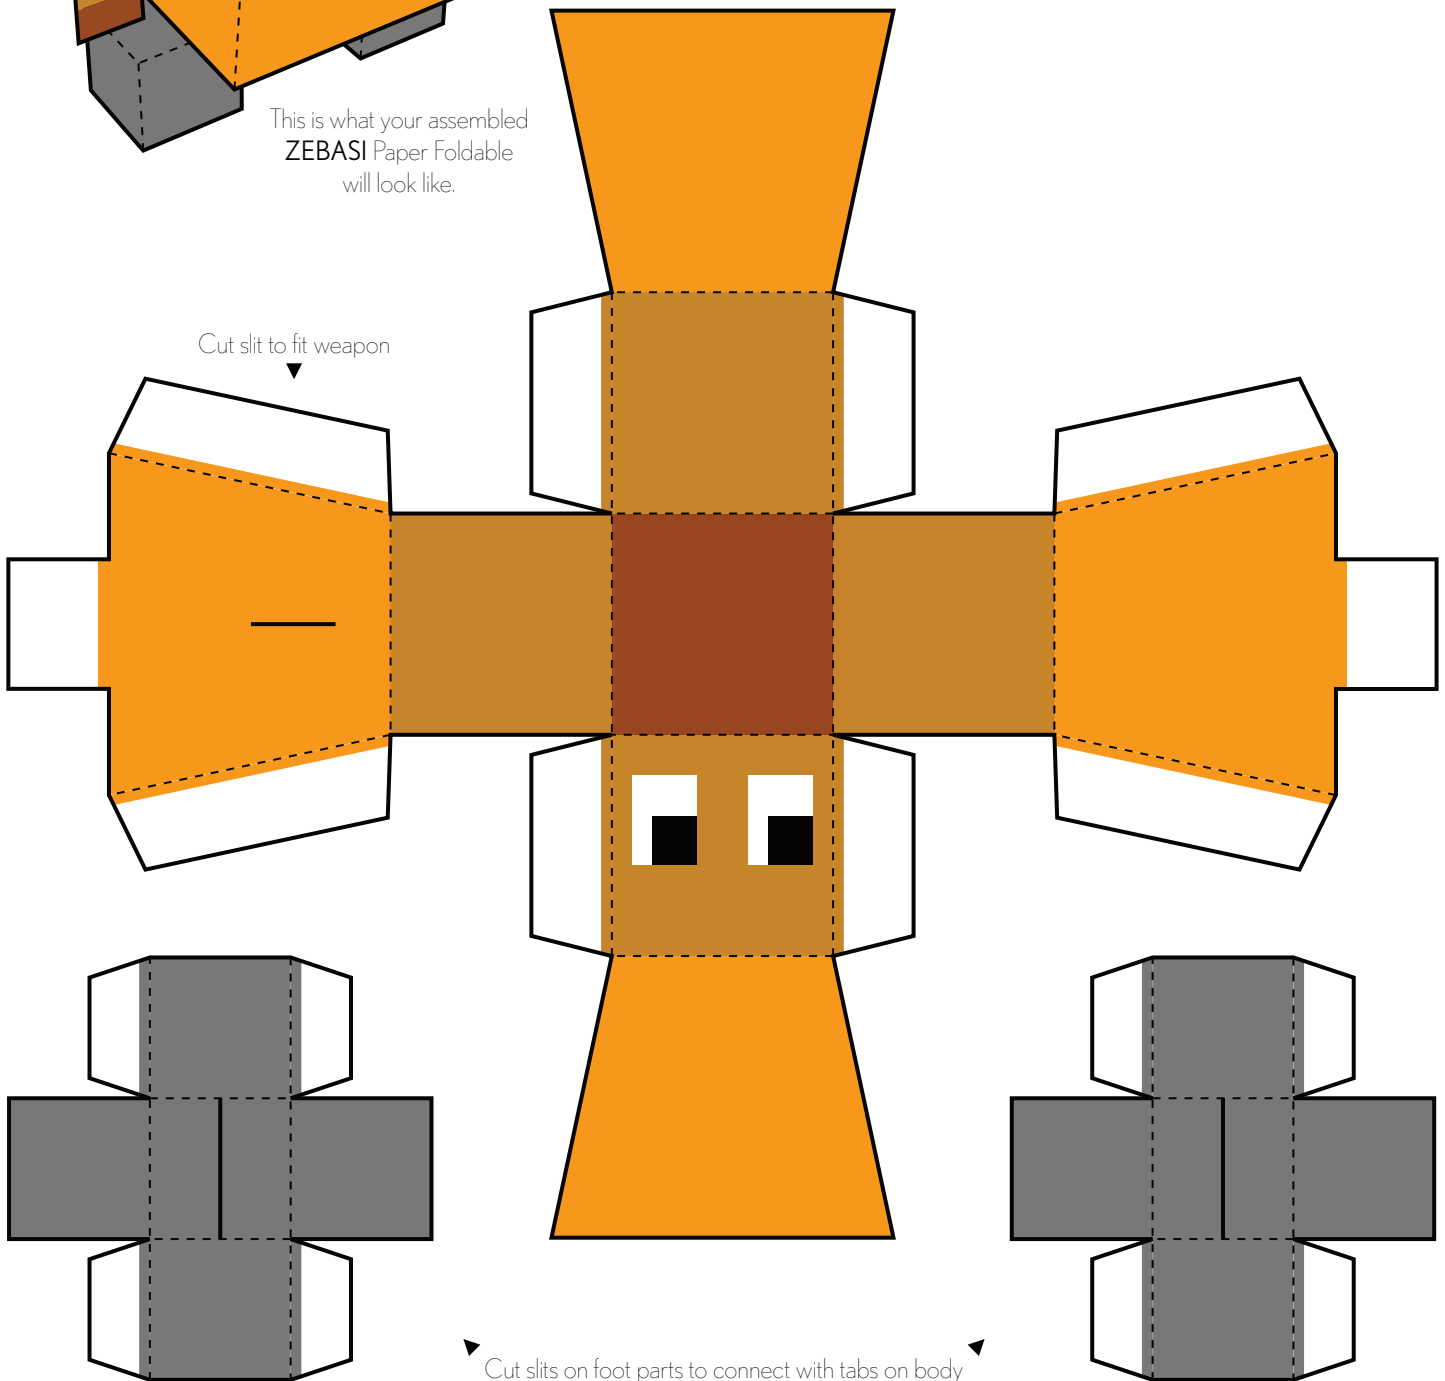

-THE BATTLE OF- POLYTOPIA

ZEBASI

Zebasi thrive on the warm savannah, cultivating the rich soil to provide food for their mighty population. Zebasi starts the game with the 'Farming' tech.

Instructions: Print template on cardstock paper. Cut-out along solid black outlines. Fold on dashed lines. Tape or glue white tabs to corresponding sides (double-sided tape or glue stick recommended). Attach separate parts to complete Paper Foldable character .

This is what your assembled
ZEBASI Paper Foldable
will look like.

Assemble helmet to fit on head